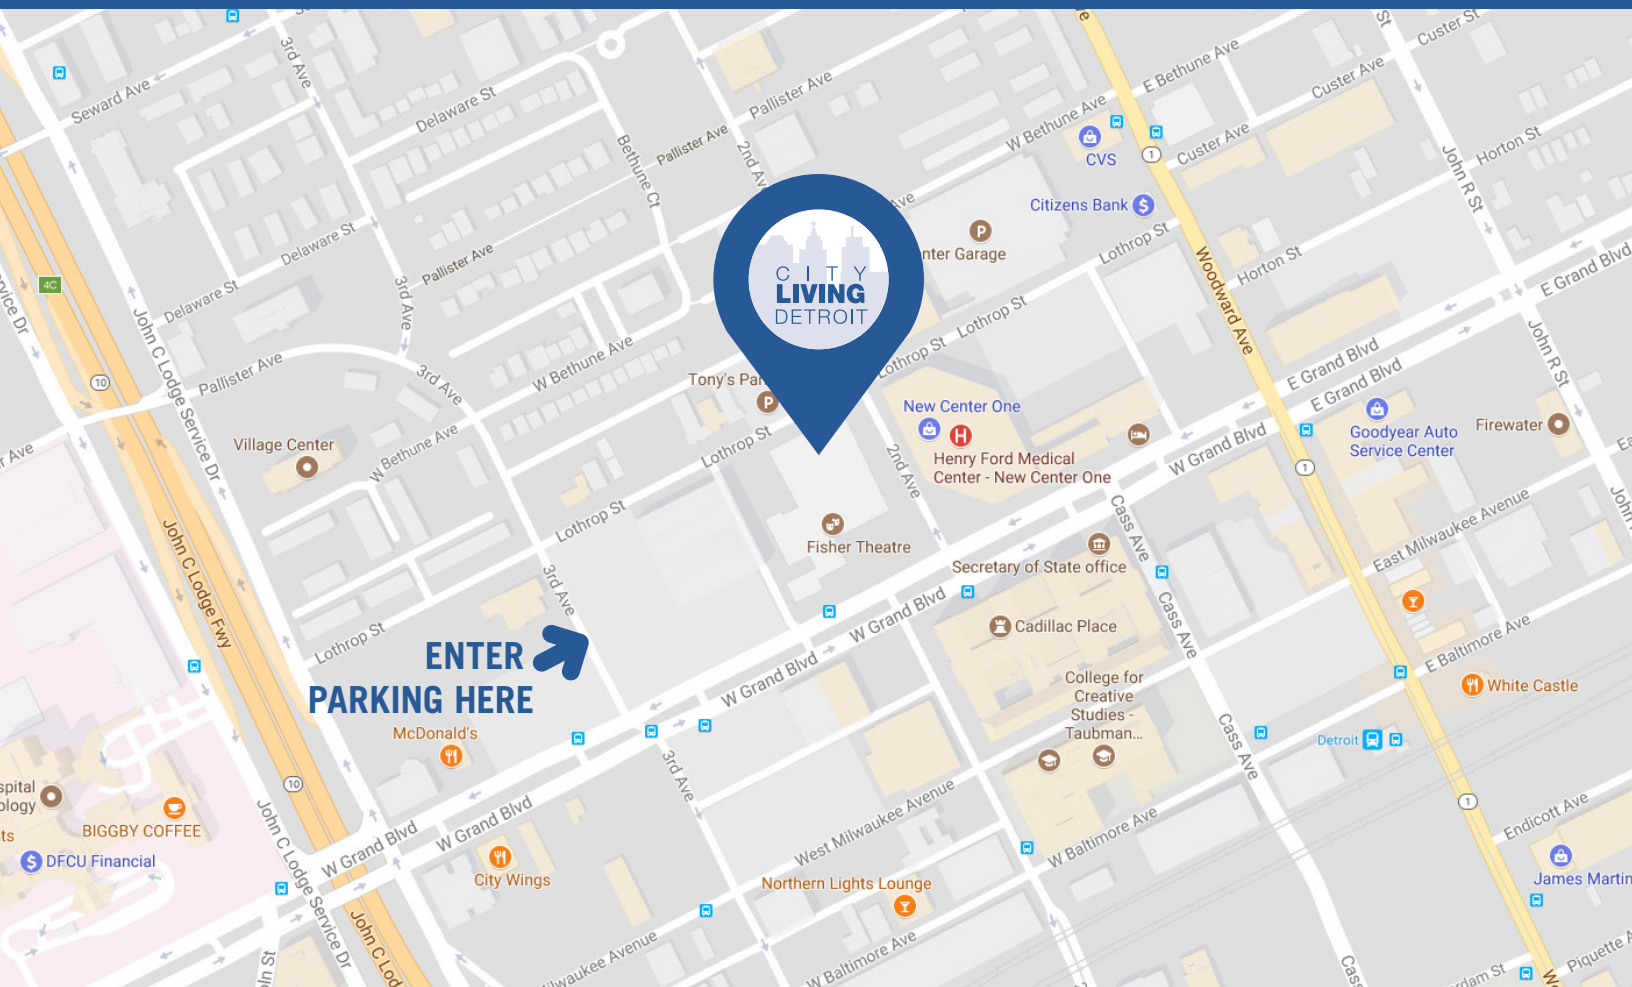

CITY
LIVING
DETROIT

NEW OFFICE LOCATION AT THE FISHER BUILDING

CITY LIVING DETROIT

3011 W. GRAND BLVD. SUITE 216
DETROIT, MI 48202

313.242.7800
CityLivingDetroit.com